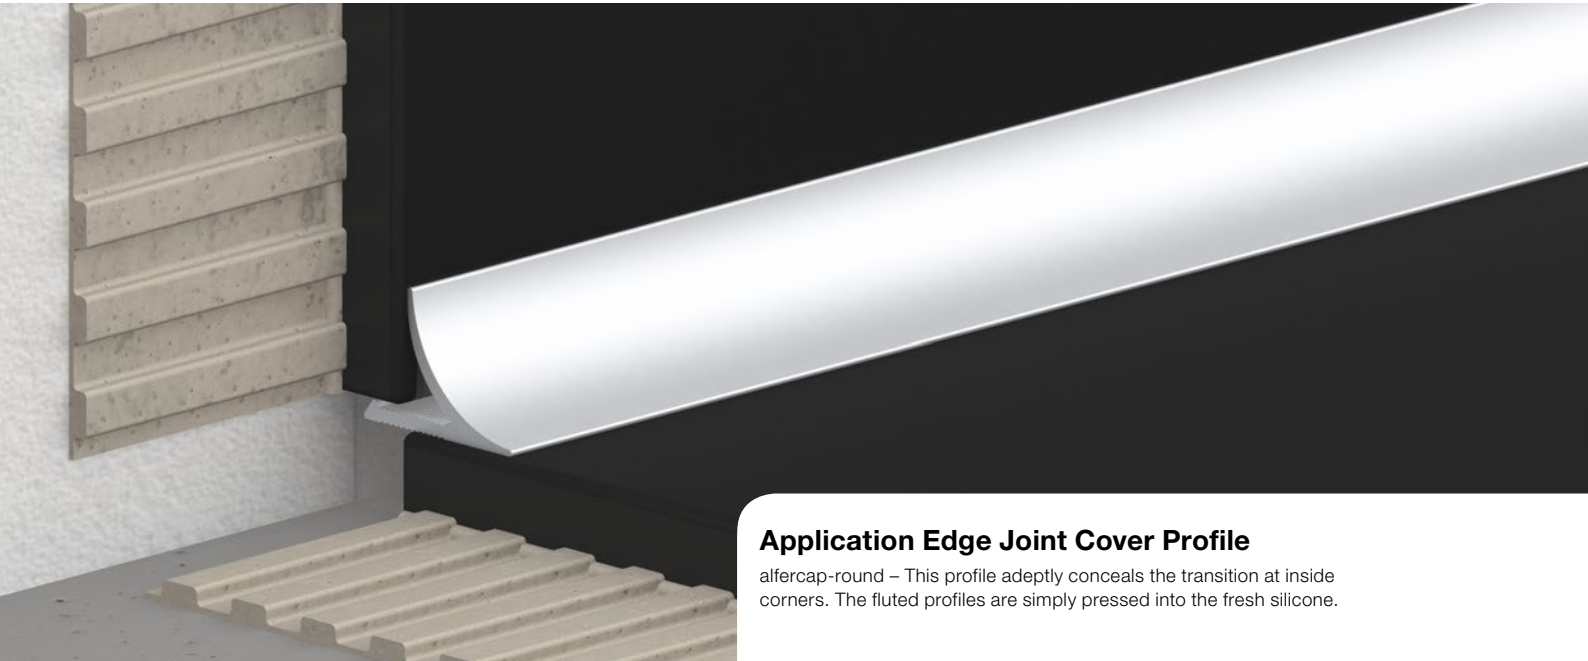

alfercap-round

EDGE JOINT COVER PROFILES

The solution against worn and mouldy silicone joints in kitchen and bathroom.

The concave profiles elegantly cover the joints between wall and floor or inside corners. The installation succeeds easily, because the profile is simply pushed into the wet silicone. With the alfercap round series, the joints are completely covered. An installation can also be done subsequently. At last an end to unsightly silicone joints!

alfercap-round

alfercap-round

EDGE JOINT COVER PROFILES

Application Edge Joint Cover Profile

alfercap-round – This profile adeptly conceals the transition at inside corners. The fluted profiles are simply pressed into the fresh silicone.

ALUMINIUM

SILVER

**CHROME
ANODIZED**

**TITANIUM
ANODIZED**

**CHAMPAGNE
ANODIZED**

EDGE JOINT COVER PROFILE

PU 1 = 10 pcs., PU 2 = 50 pcs., PU 3 = 150 pcs.

Height h (mm)	Length (cm)	Reference	Price €/metre
8	250	ACR AE 80	5,14
	100	ACR AE 80	5,65
12	250	ACR AE 120	6,03
	100	ACR AE 120	6,63
8	250	ACR AESC 80	5,14
	100	ACR AESC 80	5,65
12	250	ACR AESC 120	6,03
	100	ACR AESC 120	6,63
8	250	ACR AET 80	5,14
	100	ACR AET 80	5,65
12	250	ACR AET 120	6,03
	100	ACR AET 120	6,63
8	250	ACR AEC 80	5,14
	100	ACR AEC 80	5,65
12	250	ACR AEC 120	6,03
	100	ACR AEC 120	6,63