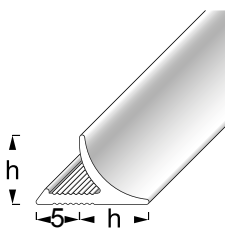

alfercap-round

EDGE JOINT COVER PROFILES

The solution against worn and mouldy silicone joints in kitchen and bathroom.

The concave profiles elegantly cover the joints between wall and floor or inside corners. The installation succeeds easily, because the profile is simply pushed into the wet silicone. With the alfercap round series, the joints are completely covered. An installation can also be done subsequently. At last an end to unsightly silicone joints!

alfercap-round

alfercap-round

EDGE JOINT COVER PROFILES

Application Edge Joint Cover Profile

alfercap-round – This profile adeptly conceals the transition at inside corners. The fluted profiles are simply pressed into the fresh silicone.

ALUMINIUM

SILVER

**CHROME
ANODIZED**

**TITANIUM
ANODIZED**

**CHAMPAGNE
ANODIZED**

EDGE JOINT COVER PROFILE

PU 1 = 10 pcs., PU 2 = 50 pcs., PU 3 = 150 pcs.

Height h (mm)	Length (cm)	Reference	Price €/metre
8	250	ACR AE 80	5,14
	100	ACR AE 80	5,65
12	250	ACR AE 120	6,03
	100	ACR AE 120	6,63
8	250	ACR AESC 80	5,14
	100	ACR AESC 80	5,65
12	250	ACR AESC 120	6,03
	100	ACR AESC 120	6,63
8	250	ACR AET 80	5,14
	100	ACR AET 80	5,65
12	250	ACR AET 120	6,03
	100	ACR AET 120	6,63
8	250	ACR AEC 80	5,14
	100	ACR AEC 80	5,65
12	250	ACR AEC 120	6,03
	100	ACR AEC 120	6,63

EDGE JOINT COVER PROFILE

PU 1 = 10 pcs., PU 2 = 50 pcs., PU 3 = 150 pcs.

Height h (mm)	Length (cm)	Reference	Price €/metre
8	250	ACR AP 8010	5,39
	100	ACR AP 8010	5,92
12	250	ACR AP 12010	7,30
	100	ACR AP 12010	8,03