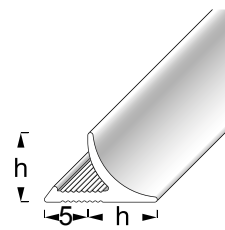

alfercap-round

alfercap-round

EDGE JOINT COVER PROFILES

Application Edge Joint Cover Profile

alfercap-round – This profile adeptly conceals the transition at inside corners. The fluted profiles are simply pressed into the fresh silicone.

ALUMINIUM

SILVER

**CHROME
ANODIZED**

**TITANIUM
ANODIZED**

**CHAMPAGNE
ANODIZED**

EDGE JOINT COVER PROFILE

PU 1 = 10 pcs., PU 2 = 50 pcs., PU 3 = 150 pcs.

Height h (mm)	Length (cm)	Reference	Price €/metre
8	250	ACR AE 80	5,14
	100	ACR AE 80	5,65
12	250	ACR AE 120	6,03
	100	ACR AE 120	6,63
8	250	ACR AESC 80	5,14
	100	ACR AESC 80	5,65
12	250	ACR AESC 120	6,03
	100	ACR AESC 120	6,63
8	250	ACR AET 80	5,14
	100	ACR AET 80	5,65
12	250	ACR AET 120	6,03
	100	ACR AET 120	6,63
8	250	ACR AEC 80	5,14
	100	ACR AEC 80	5,65
12	250	ACR AEC 120	6,03
	100	ACR AEC 120	6,63

EDGE JOINT COVER PROFILE

PU 1 = 10 pcs., PU 2 = 50 pcs., PU 3 = 150 pcs.

Height h (mm)	Length (cm)	Reference	Price €/metre
8	250	ACR AP 8010	5,39
	100	ACR AP 8010	5,92
12	250	ACR AP 12010	7,30
	100	ACR AP 12010	8,03

WHITE
POWDER-COATED

ALUMINIUM

EDGE JOINT ACCESSORIES

Bli = Blister with 2 inner, 2 outer- and 2 end caps

Height h (mm)	Reference	Price €/Bli
8	ACR AE 80-Z	6,37
12	ACR AE 120-Z	6,37
<hr/>		
8	ACR AESC 80-Z	6,37
12	ACR AESC 120-Z	6,37
<hr/>		
8	ACR AET 80-Z	6,37
12	ACR AET 120-Z	6,37
<hr/>		
8	ACR AEC 80-Z	6,37
12	ACR AEC 120-Z	6,37
<hr/>		
8	ACR AP 8010-Z	6,37
12	ACR AP 12010-Z	6,37