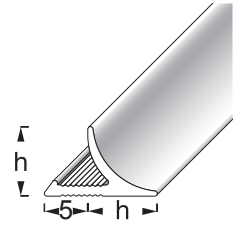

alfercap-round

alfercap-round

EDGE JOINT COVER PROFILES

Application Edge Joint Cover Profile

alfercap-round – This profile adeptly conceals the transition at inside corners. The fluted profiles are simply pressed into the fresh silicone.

ALUMINIUM

SILVER

CHROME ANODIZED

TITANIUM ANODIZED

CHAMPAGNE ANODIZED

EDGE JOINT COVER PROFILE

PU 1 = 10 pcs., PU 2 = 50 pcs., PU 3 = 150 pcs.

Height h (mm)	Length (cm)	Reference	Price €/metre
8	250	ACR AE 80	5,24
	100	ACR AE 80	5,76
12	250	ACR AE 120	6,14
	100	ACR AE 120	6,76
8	250	ACR AESC 80	5,24
	100	ACR AESC 80	5,76
12	250	ACR AESC 120	6,14
	100	ACR AESC 120	6,76
8	250	ACR AET 80	5,24
	100	ACR AET 80	5,76
12	250	ACR AET 120	6,14
	100	ACR AET 120	6,76
8	250	ACR AEC 80	5,24
	100	ACR AEC 80	5,76
12	250	ACR AEC 120	6,14
	100	ACR AEC 120	6,76

EDGE JOINT COVER PROFILE

PU 1 = 10 pcs., PU 2 = 50 pcs., PU 3 = 150 pcs.

Height h (mm)	Length (cm)	Reference	Price €/metre
8	250	ACR AP 8010	5,49
	100	ACR AP 8010	6,03
12	250	ACR AP 12010	7,44
	100	ACR AP 12010	8,18

WHITE
POWDER-COATED

ALUMINIUM

EDGE JOINT ACCESSORIES

Bli = Blister with 2 inner, 2 outer- and 2 end caps

Height h (mm)	Reference	Price €/Bli
8	ACR AE 80-Z	6,49
12	ACR AE 120-Z	6,49
<hr/>		
8	ACR AESC 80-Z	6,49
12	ACR AESC 120-Z	6,49
<hr/>		
8	ACR AET 80-Z	6,49
12	ACR AET 120-Z	6,49
<hr/>		
8	ACR AEC 80-Z	6,49
12	ACR AEC 120-Z	6,49
<hr/>		
8	ACR AP 8010-Z	6,49
12	ACR AP 12010-Z	6,49