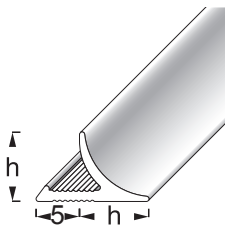

alfercap-round

EDGE JOINT COVER PROFILES

The solution against worn and mouldy silicone joints in kitchen and bathroom.

The concave profiles elegantly cover the joints between wall and floor or inside corners. The installation succeeds easily, because the profile is simply pushed into the wet silicone. With the alfercap round series, the joints are completely covered. An installation can also be done subsequently. At last an end to unsightly silicone joints!

alfercap-round

alfercap-round

EDGE JOINT COVER PROFILES

Application Edge Joint Cover Profile

alfercap-round – This profile adeptly conceals the transition at inside corners. The fluted profiles are simply pressed into the fresh silicone.

ALUMINIUM

SILVER

CHROME ANODIZED

TITANIUM ANODIZED

CHAMPAGNE ANODIZED

EDGE JOINT COVER PROFILE

PU 1 = 10 pcs., PU 2 = 50 pcs., PU 3 = 150 pcs.

Height h (mm)	Length (cm)	Reference	Price €/metre
8	250	ACR AE 80	5,24
	100	ACR AE 80	5,76
12	250	ACR AE 120	6,14
	100	ACR AE 120	6,76
8	250	ACR AESC 80	5,24
	100	ACR AESC 80	5,76
12	250	ACR AESC 120	6,14
	100	ACR AESC 120	6,76
8	250	ACR AET 80	5,24
	100	ACR AET 80	5,76
12	250	ACR AET 120	6,14
	100	ACR AET 120	6,76
8	250	ACR AEC 80	5,24
	100	ACR AEC 80	5,76
12	250	ACR AEC 120	6,14
	100	ACR AEC 120	6,76

EDGE JOINT COVER PROFILE

PU 1 = 10 pcs., PU 2 = 50 pcs., PU 3 = 150 pcs.

Height h (mm)	Length (cm)	Reference	Price €/metre
8	250	ACR AP 8010	5,49
	100	ACR AP 8010	6,03
12	250	ACR AP 12010	7,44
	100	ACR AP 12010	8,18