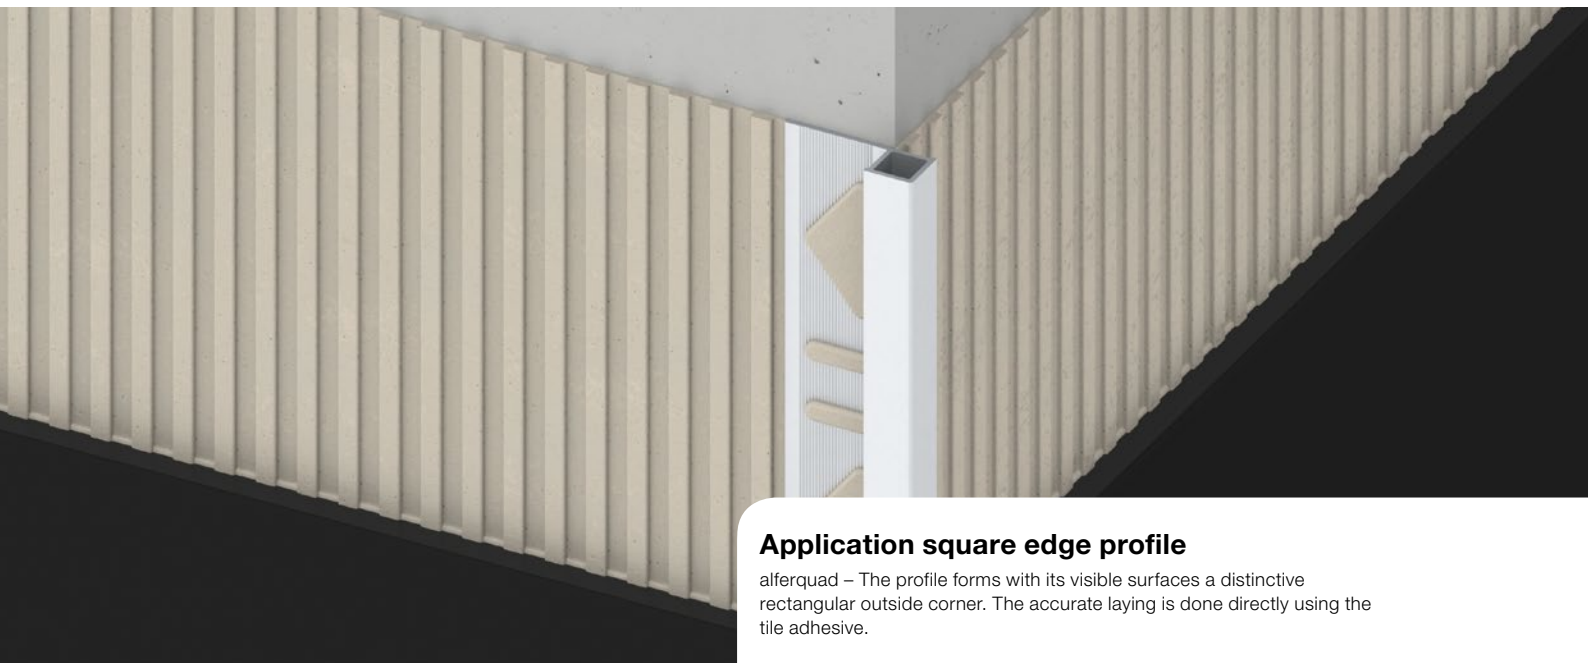

## SQUARE EDGE PROFILES

---

**For modernists who like to set a trend.**

The high quality profiles not only protect the edges of the covering, they frame it. A more restrained detail for purists who prefer a clear and objective design. Whether as a closure or discreet border, alferquad feels at home in any modern architecture. The square edged profile is suitable for tile coverings starting at 4.5mm.

## SQUARE EDGE PROFILES