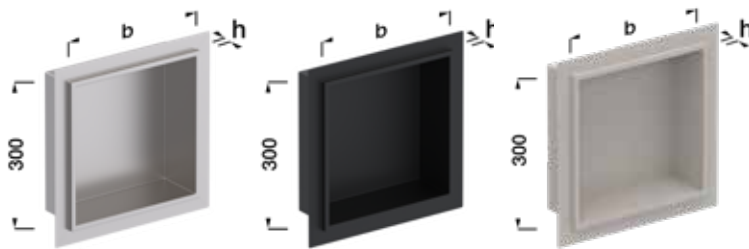

alferbox

BUILT-IN NICHE

BUILT-IN NICHE NARROW VISIBLE EDGE 2MM

The shower screen panels compensate for the different wall heights in the area of the deeper sloping floors. The profile is compatible with the alferpro slope wedges and is pressed into the tile adhesive.

Height: 11 mm, 15 mm
Width: 150 mm, 300 mm, 600 mm
Depth: 100 mm
Material | Colors: Stainless steel V2A satin-finished,
Stainless steel V2A black powder-coated matt,
Stainless steel V2A stone greige powder-coated

VERY ROBUST

BUILT-IN NICHE
WIDE VISIBLE EDGE 10 MM

Height: 11 mm, 15 mm
 Width: 150 mm, 300 mm, 600 mm
 Depth: 100 mm
 Material | Colors: Stainless steel V2A satin-finished,
 Stainless steel V2A black powder-coated matt,
 Stainless steel V2A stone greige powder-coated

IP 54

LED BUILT-IN NICHE, WIDE VISIBLE EDGE 10 MM*

Height: 13 mm
Width: 300 mm, 600 mm
Depth: 100 mm
Material | Colors: Stainless steel V2A satin-finished,
Stainless steel V2A black powder-coated matt

*The LED built-in niches are supplied as a set. The scope of delivery includes a transformer 15 W and a LED standard silicone stripe 4000 K (neutral white) including connection cable 250 cm. The Stripes are dimmable and Plug&Play capable.