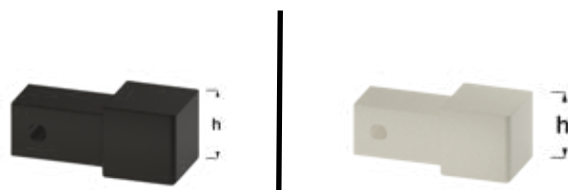

ANGLE PROFILE

The angle profiles from the alferbasic series are the classic finish for tile coverings. Decorative and functional: the perfect protection for tile edges.

Height: 6 mm, 8 mm, 9 mm, 10 mm, 11 mm, 12.5 mm
Length: 250 cm, 300 cm*
Material | Colors: Aluminum black powder coated matt,
Aluminum stone greige powder coated

*only available in height 8 mm and 11 mm & only in stone greige powder coated

ALUMINIUM

SQUARE EDGE PROFILES

The square profiles from the alferquad series form a striking right-angled outside corner with their visible surfaces. The exact installation takes place directly in the tile adhesive.

Height: 6 mm, 8 mm, 10 mm, 11 mm, 12.5 mm
Length: 250 cm
Material | Colors: Aluminum black powder coated matt,
Aluminum stone greige powder coated

ALUMINIUM

SQUARE EDGE PROFILES

Height: 6 mm, 8 mm, 10 mm, 11 mm, 12.5 mm
Length: 250 cm
Material | Colors: Aluminum black powder coated matt,
Aluminum stone greige powder coated