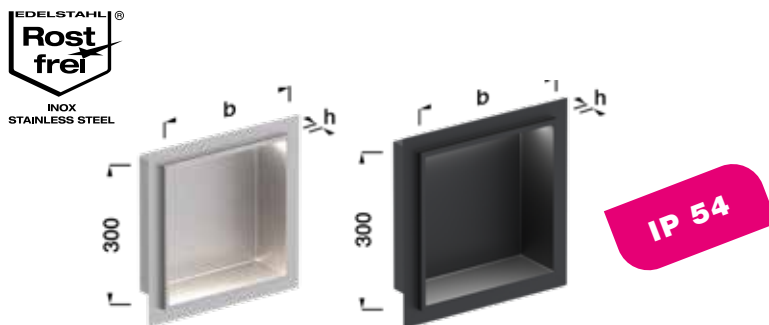

Height: 11 mm, 15 mm
Width: 150 mm, 300 mm, 600 mm
Depth: 100 mm
Material | Colors: Stainless steel V2A satin-finished,
Stainless steel V2A black powder-coated matt,
Stainless steel V2A stone greige powder-coated

VERY ROBUST

BUILT-IN NICHE
WIDE VISIBLE EDGE 10 MM

Height: 11 mm, 15 mm
 Width: 150 mm, 300 mm, 600 mm
 Depth: 100 mm
 Material | Colors: Stainless steel V2A satin-finished,
 Stainless steel V2A black powder-coated matt,
 Stainless steel V2A stone greige powder-coated

VERY ROBUST

alferbox

BUILT-IN NICHE

LED BUILT-IN NICHE NARROW VISIBLE EDGE 2 MM*

Height: 15 mm
Width: 300 mm, 600 mm
Depth: 100 mm
Material | Colors: Stainless steel V2A satin-finished,
Stainless steel V2A black powder-coated matt

IP 54

LED BUILT-IN NICHE, WIDE VISIBLE EDGE 10 MM*

Height: 13 mm
Width: 300 mm, 600 mm
Depth: 100 mm
Material | Colors: Stainless steel V2A satin-finished,
Stainless steel V2A black powder-coated matt

*The LED built-in niches are supplied as a set. The scope of delivery includes a transformer 15 W and a LED standard silicone stripe 4000 K (neutral white) including connection cable 250 cm. The Stripes are dimmable and Plug&Play capable.