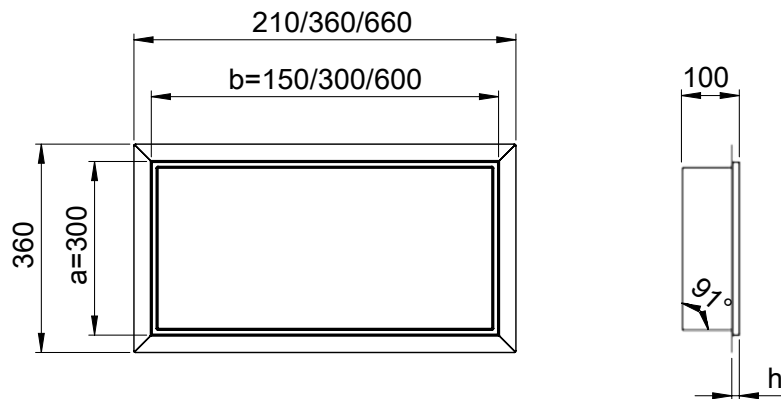

Height: 11 mm, 15 mm
Width: 150 mm, 300 mm, 600 mm
Depth: 100 mm
Material | Colors: Stainless steel V2A satin-finished,
Stainless steel V2A black powder-coated matt,
Stainless steel V2A stone greige powder-coated

VERY ROBUST

BUILT-IN NICHE
WIDE VISIBLE EDGE 10 MM

Height: 11 mm, 15 mm
 Width: 150 mm, 300 mm, 600 mm
 Depth: 100 mm
 Material | Colors: Stainless steel V2A satin-finished,
 Stainless steel V2A black powder-coated matt,
 Stainless steel V2A stone greige powder-coated

VERY ROBUST

alferbox

BUILT-IN NICHE

LED BUILT-IN NICHE NARROW VISIBLE EDGE 2 MM*

Height: 15 mm
Width: 300 mm, 600 mm
Depth: 100 mm
Material | Colors: Stainless steel V2A satin-finished,
Stainless steel V2A black powder-coated matt

IP 54

LED BUILT-IN NICHE, WIDE VISIBLE EDGE 10 MM*

Height: 13 mm
Width: 300 mm, 600 mm
Depth: 100 mm
Material | Colors: Stainless steel V2A satin-finished,
Stainless steel V2A black powder-coated matt

*The LED built-in niches are supplied as a set. The scope of delivery includes a transformer 15 W and a LED standard silicone stripe 4000 K (neutral white) including connection cable 250 cm. The Stripes are dimmable and Plug&Play capable.