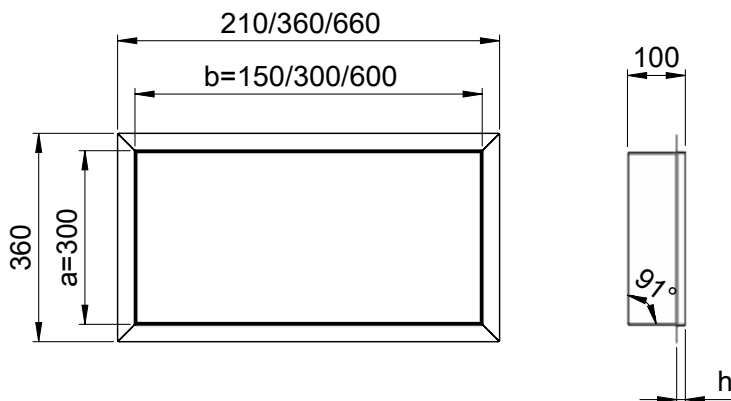

Height: 11 mm, 15 mm
Width: 150 mm, 300 mm, 600 mm
Depth: 100 mm
Material | Colors: Stainless steel V2A satin-finished,
Stainless steel V2A black powder-coated matt,
Stainless steel V2A stone greige powder-coated

VERY ROBUST

BUILT-IN NICHE
WIDE VISIBLE EDGE 10 MM

Height: 11 mm, 15 mm
 Width: 150 mm, 300 mm, 600 mm
 Depth: 100 mm
 Material | Colors: Stainless steel V2A satin-finished,
 Stainless steel V2A black powder-coated matt,
 Stainless steel V2A stone greige powder-coated

IP 54

LED BUILT-IN NICHE, WIDE VISIBLE EDGE 10 MM*

Height: 13 mm
Width: 300 mm, 600 mm
Depth: 100 mm
Material | Colors: Stainless steel V2A satin-finished,
Stainless steel V2A black powder-coated matt

*The LED built-in niches are supplied as a set. The scope of delivery includes a transformer 15 W and a LED standard silicone stripe 4000 K (neutral white) including connection cable 250 cm. The Stripes are dimmable and Plug&Play capable.

Length: 30 cm
Widths (b): 12 cm
Material | Colors: Plastic (PP | PE) Magenta

INSIDE CORNER

Widths (b): 12 cm
Material | Colors: Plastic (PP | PE) Magenta

OUTSIDE CORNER

Widths (b): 12 cm
Material | Colors: Plastic (PP | PE) Magenta