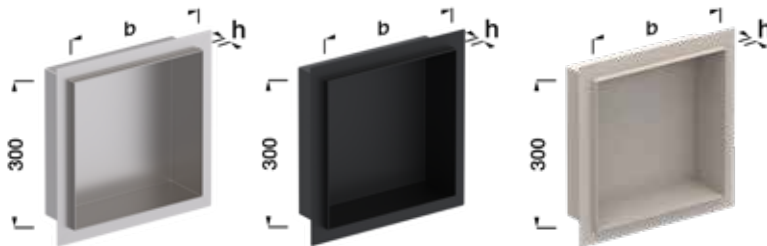

The special feature: The boxes are available as completely prefabricated wall elements made of high-quality stainless steel, so they can be installed directly in the wall without any time-consuming assembly work.

alferbox

BUILT-IN NICHE

BUILT-IN NICHE NARROW VISIBLE EDGE 2MM

The shower screen panels compensate for the different wall heights in the area of the deeper sloping floors. The profile is compatible with the alferpro slope wedges and is pressed into the tile adhesive.

Height: 11 mm, 15 mm
Width: 150 mm, 300 mm, 600 mm
Depth: 100 mm
Material | Colors: Stainless steel V2A satin-finished,
Stainless steel V2A black powder-coated matt,
Stainless steel V2A stone greige powder-coated

IP 54

LED BUILT-IN NICHE, WIDE VISIBLE EDGE 10 MM*

Height: 13 mm
Width: 300 mm, 600 mm
Depth: 100 mm
Material | Colors: Stainless steel V2A satin-finished,
Stainless steel V2A black powder-coated matt

*The LED built-in niches are supplied as a set. The scope of delivery includes a transformer 15 W and a LED standard silicone stripe 4000 K (neutral white) including connection cable 250 cm. The Stripes are dimmable and Plug&Play capable.