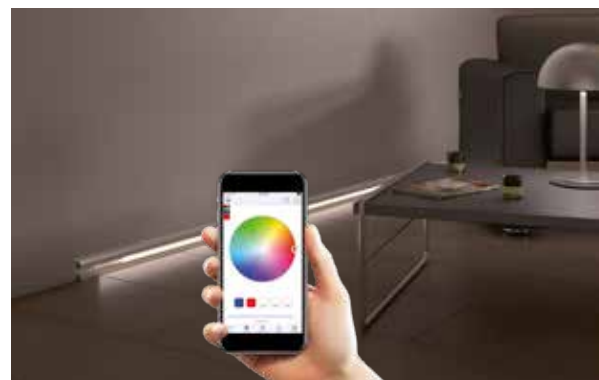

SMART-HOME CAPABILITY

One of the best things about alferlight is its smart-home capability.

And it's as simple as this: You need the **Meshle App**, which can be downloaded free of charge from Google® Play (Android™) or the Apple App Store (iOS). Once the App has been installed, a wide variety of light colors and brightnesses can be set.