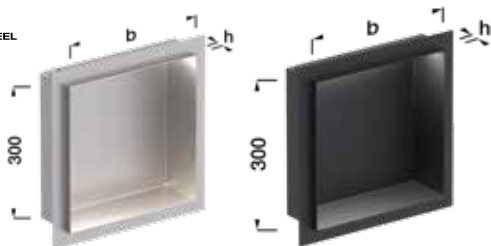

Height: 11 mm, 15 mm
Width: 150 mm, 300 mm, 600 mm
Depth: 100 mm
Material | Colors: Stainless steel V2A satin-finished,
Stainless steel V2A black powder-coated matt,
Stainless steel V2A stone greige powder-coated

VERY ROBUST

BUILT-IN NICHE
WIDE VISIBLE EDGE 10 MM

Height: 11 mm, 15 mm
 Width: 150 mm, 300 mm, 600 mm
 Depth: 100 mm
 Material | Colors: Stainless steel V2A satin-finished,
 Stainless steel V2A black powder-coated matt,
 Stainless steel V2A stone greige powder-coated

VERY ROBUST

alferbox

BUILT-IN NICHE

LED BUILT-IN NICHE NARROW VISIBLE EDGE 2 MM*

Height: 15 mm
Width: 300 mm, 600 mm
Depth: 100 mm
Material | Colors: Stainless steel V2A satin-finished,
Stainless steel V2A black powder-coated matt

IP 54

LED BUILT-IN NICHE, WIDE VISIBLE EDGE 10 MM*

Height: 13 mm
Width: 300 mm, 600 mm
Depth: 100 mm
Material | Colors: Stainless steel V2A satin-finished,
Stainless steel V2A black powder-coated matt

*The LED built-in niches are supplied as a set. The scope of delivery includes a transformer 15 W and a LED standard silicone stripe 4000 K (neutral white) including connection cable 250 cm. The Stripes are dimmable and Plug&Play capable.