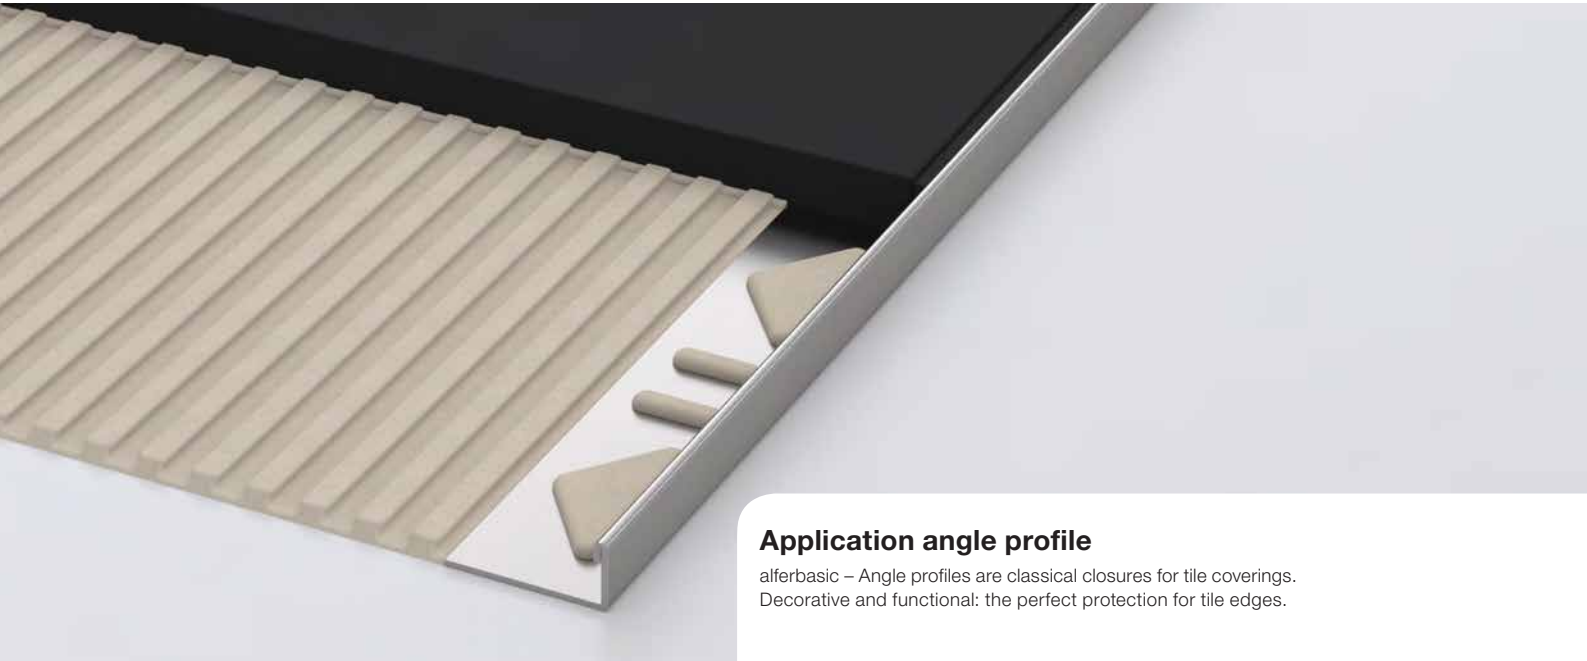

alferbasic

ANGLE PROFILES

Application angle profile

alferbasic – Angle profiles are classical closures for tile coverings.
Decorative and functional: the perfect protection for tile edges.

STAINLESS STEEL V2A

h

GLOSSY

ANGLE PROFILE

PU 1 = 10 pcs., PU 2 = 50 pcs., PU 3 = 150 pcs.

Height h (mm)	Length (cm)	Reference	Price €/metre
2	250	AB E 20	9,01
3	250	AB E 30	9,49
4,5	250	AB E 45	10,04
	300	AB E 45	10,04
6	250	AB E 60	10,38
	300	AB E 60	10,38
	100	AB E 60	11,42
7	250	AB E 70	10,60
	300	AB E 70	10,60
8	250	AB E 80	10,82
	300	AB E 80	10,82
	100	AB E 80	11,90
9	250	AB E 90	11,14
	300	AB E 90	11,14
10	250	AB E 100	11,45
	300	AB E 100	11,45
	100	AB E 100	12,58
11	250	AB E 110	11,75
	300	AB E 110	11,75
	100	AB E 110	12,94
12,5	250	AB E 125	12,04
	300	AB E 125	12,04
	100	AB E 125	13,24