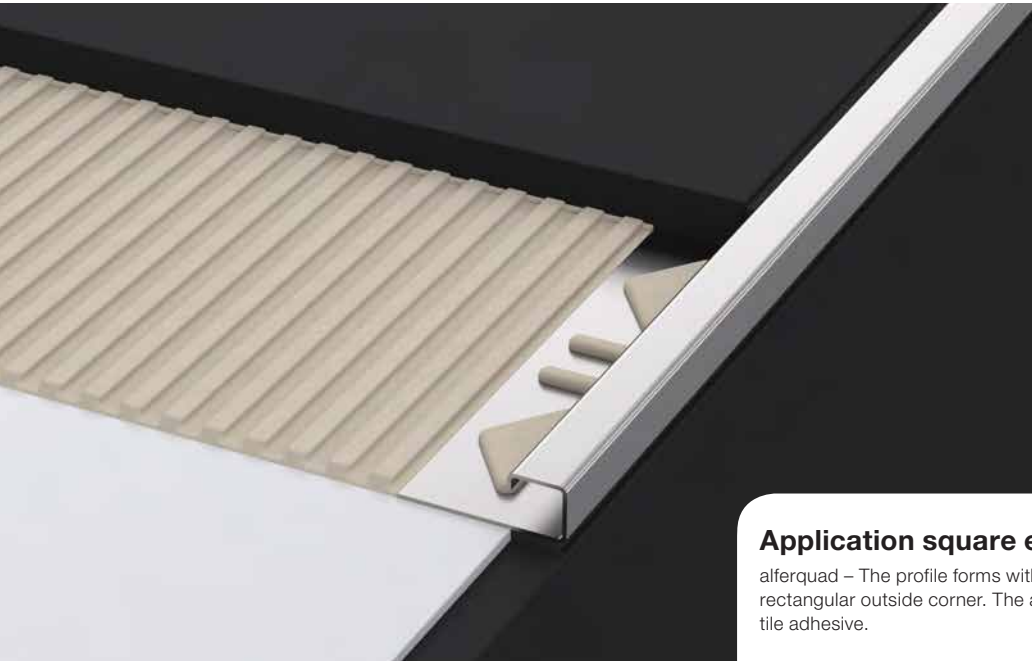

alferquadr

SQUARE EDGE PROFILES

Application square edge profile

alferquadr – The profile forms with its visible surfaces a distinctive rectangular outside corner. The accurate laying is done directly using the tile adhesive.

**STAINLESS STEEL
V2A**

GLOSSY

SQUARE EDGE PROFILE

PU 1 = 10 pcs., PU 2 = 50 pcs., PU 3 = 150 pcs.

Height h (mm)	Length (cm)	Reference	Price €/metre
6	250	AQ E 60	13,59
	300	AQ E 60	13,59
7	250	AQ E 70	13,92
	300	AQ E 70	13,92
8	250	AQ E 80	14,24
	300	AQ E 80	14,24
9	250	AQ E 90	14,70
	300	AQ E 90	14,70
10	250	AQ E 100	15,37
	300	AQ E 100	15,37
11	250	AQ E 110	15,73
	300	AQ E 110	15,73
12,5	250	AQ E 125	16,81
	300	AQ E 125	16,81