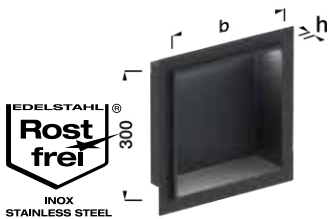

STAINLESS STEEL V2A

IP 54

SATIN-FINISHED NEW

BLACK POWDER-COATED MATT NEW

LED BUILT-IN NICHE, WIDE VISIBLE EDGE 10MM

The depth of all niches is 100mm.
Including technology: transformer 15W and LED standard silicone stripe 4000K incl. connection cable 250cm
Qty. = 1 pc./blister

Height h (mm)	Width b (mm)	Reference	Price €/pcs.
13	300	AX E 13027 30B-LED	715,59
	600	AX E 13027 60B-LED	819,95

13	300	AX E 13050 30B-LED	715,59
	600	AX E 13050 60B-LED	819,95