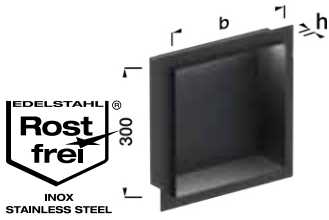

alferbox

BUILT-IN NICHE

**INCLUDING
LIGHTING**

STAINLESS STEEL V2A

IP 54

SATIN-FINISHED NEW

BLACK POWDER-COATED MATT NEW

LED BUILT-IN NICHE, NARROW VISIBLE EDGE 2 MM

The depth of all niches is 100mm.
Including technology: transformer 15W and LED standard silicone stripe 4000K incl. connection cable 250cm
Qty. = 1 pc./blister

Height h (mm)	Width b (mm)	Reference	Price €/pcs.
15	300	AX E 15027 30S-LED	710,99
	600	AX E 15027 60S-LED	814,99

15	300	AX E 15050 30S-LED	710,99
	600	AX E 15050 60S-LED	814,99