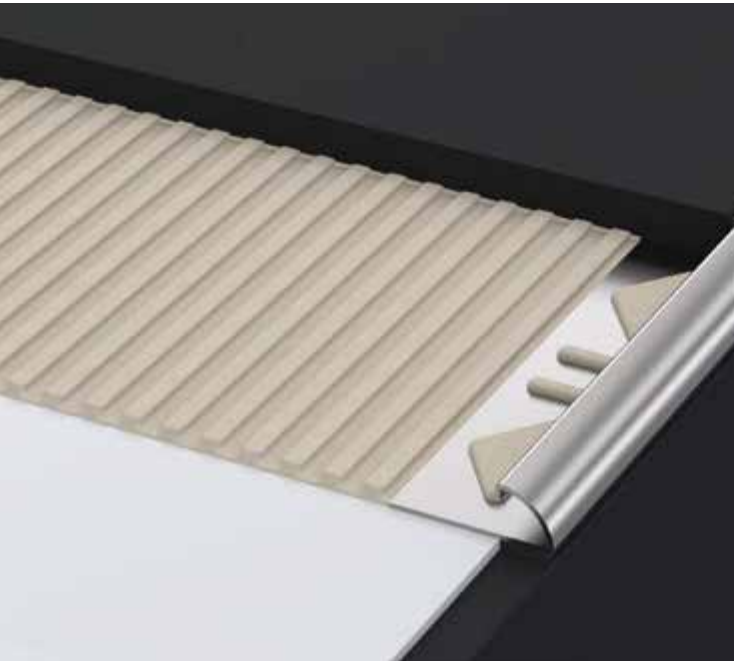

alfercircle

QUARTER CIRCLE PROFILES

Rounded outer edges – safe and elegant.

The symmetrical cross section of the alfercircle gives coverings a smooth transition or closure. Less prominent than the other series, alfercircle fades into the background, granting the lead role to the covering. The finish is completed with matching inside corners.

The discreetly rounded outside corners not only look great, they also reduce the risk of scratches in case of impact. alfercircle – a round design in stainless steel, aluminium or plastic.

alfercircle

QUARTER CIRCLE PROFILES

Application quarter circle profile

alfercircle – The closed quarter circle profile is suitable as a wall inside corner: robust protection for the tile edge and design element in one.

**STAINLESS STEEL
V2A**