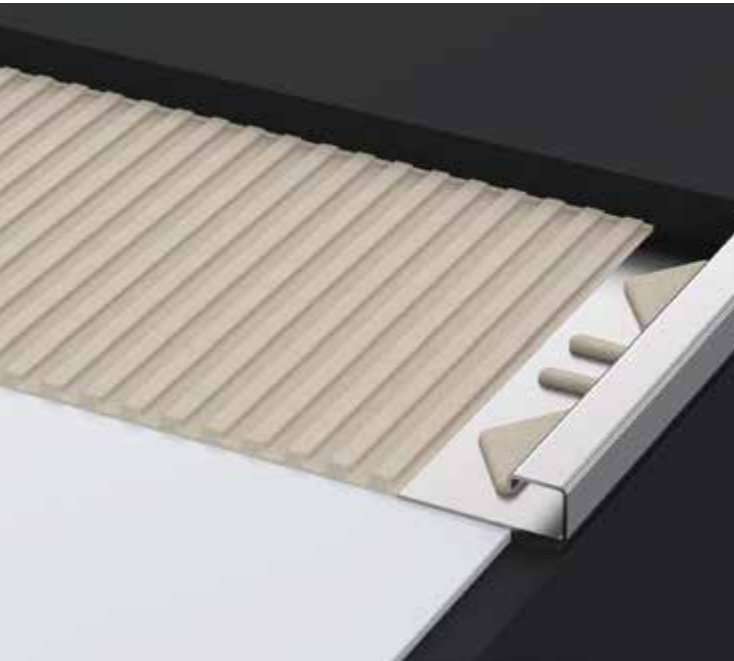

alferquadr

SQUARE EDGE PROFILES

Application square edge profile

alferquadr – The profile forms with its visible surfaces a distinctive rectangular outside corner. The accurate laying is done directly using the tile adhesive.

STAINLESS STEEL V2A

GLOSSY

SQUARE EDGE PROFILE

PU 1 = 10 pcs., PU 2 = 50 pcs., PU 3 = 150 pcs.

Height h (mm)	Length (cm)	Reference	Price €/metre
6	250	AQ E 60	13,59
	300	AQ E 60	13,59
7	250	AQ E 70	13,92
	300	AQ E 70	13,92
8	250	AQ E 80	14,24
	300	AQ E 80	14,24
9	250	AQ E 90	14,70
	300	AQ E 90	14,70
10	250	AQ E 100	15,37
	300	AQ E 100	15,37
11	250	AQ E 110	15,73
	300	AQ E 110	15,73
12,5	250	AQ E 125	16,81
	300	AQ E 125	16,81