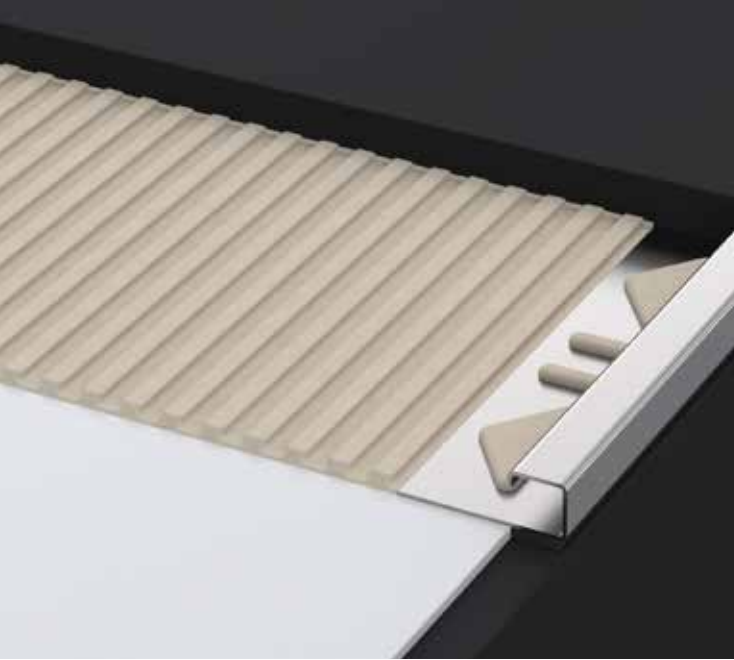

alferquad

SQUARE EDGE PROFILES

For modernists who like to set a trend.

The high quality profiles not only protect the edges of the covering, they frame it. A more restrained detail for purists who prefer a clear and objective design. Whether as a closure or discreet border, alferquad feels at home in any modern architecture. The square edged profile is suitable for tile coverings starting at 4.5mm.

alferquadr

SQUARE EDGE PROFILES

Application square edge profile

alferquadr – The profile forms with its visible surfaces a distinctive rectangular outside corner. The accurate laying is done directly using the tile adhesive.

STAINLESS STEEL V2A

GLOSSY

SQUARE EDGE PROFILE

PU 1 = 10 pcs., PU 2 = 50 pcs., PU 3 = 150 pcs.

Height h (mm)	Length (cm)	Reference	Price €/metre
6	250	AQ E 60	13,59
	300	AQ E 60	13,59
7	250	AQ E 70	13,92
	300	AQ E 70	13,92
8	250	AQ E 80	14,24
	300	AQ E 80	14,24
9	250	AQ E 90	14,70
	300	AQ E 90	14,70
10	250	AQ E 100	15,37
	300	AQ E 100	15,37
11	250	AQ E 110	15,73
	300	AQ E 110	15,73
12,5	250	AQ E 125	16,81
	300	AQ E 125	16,81